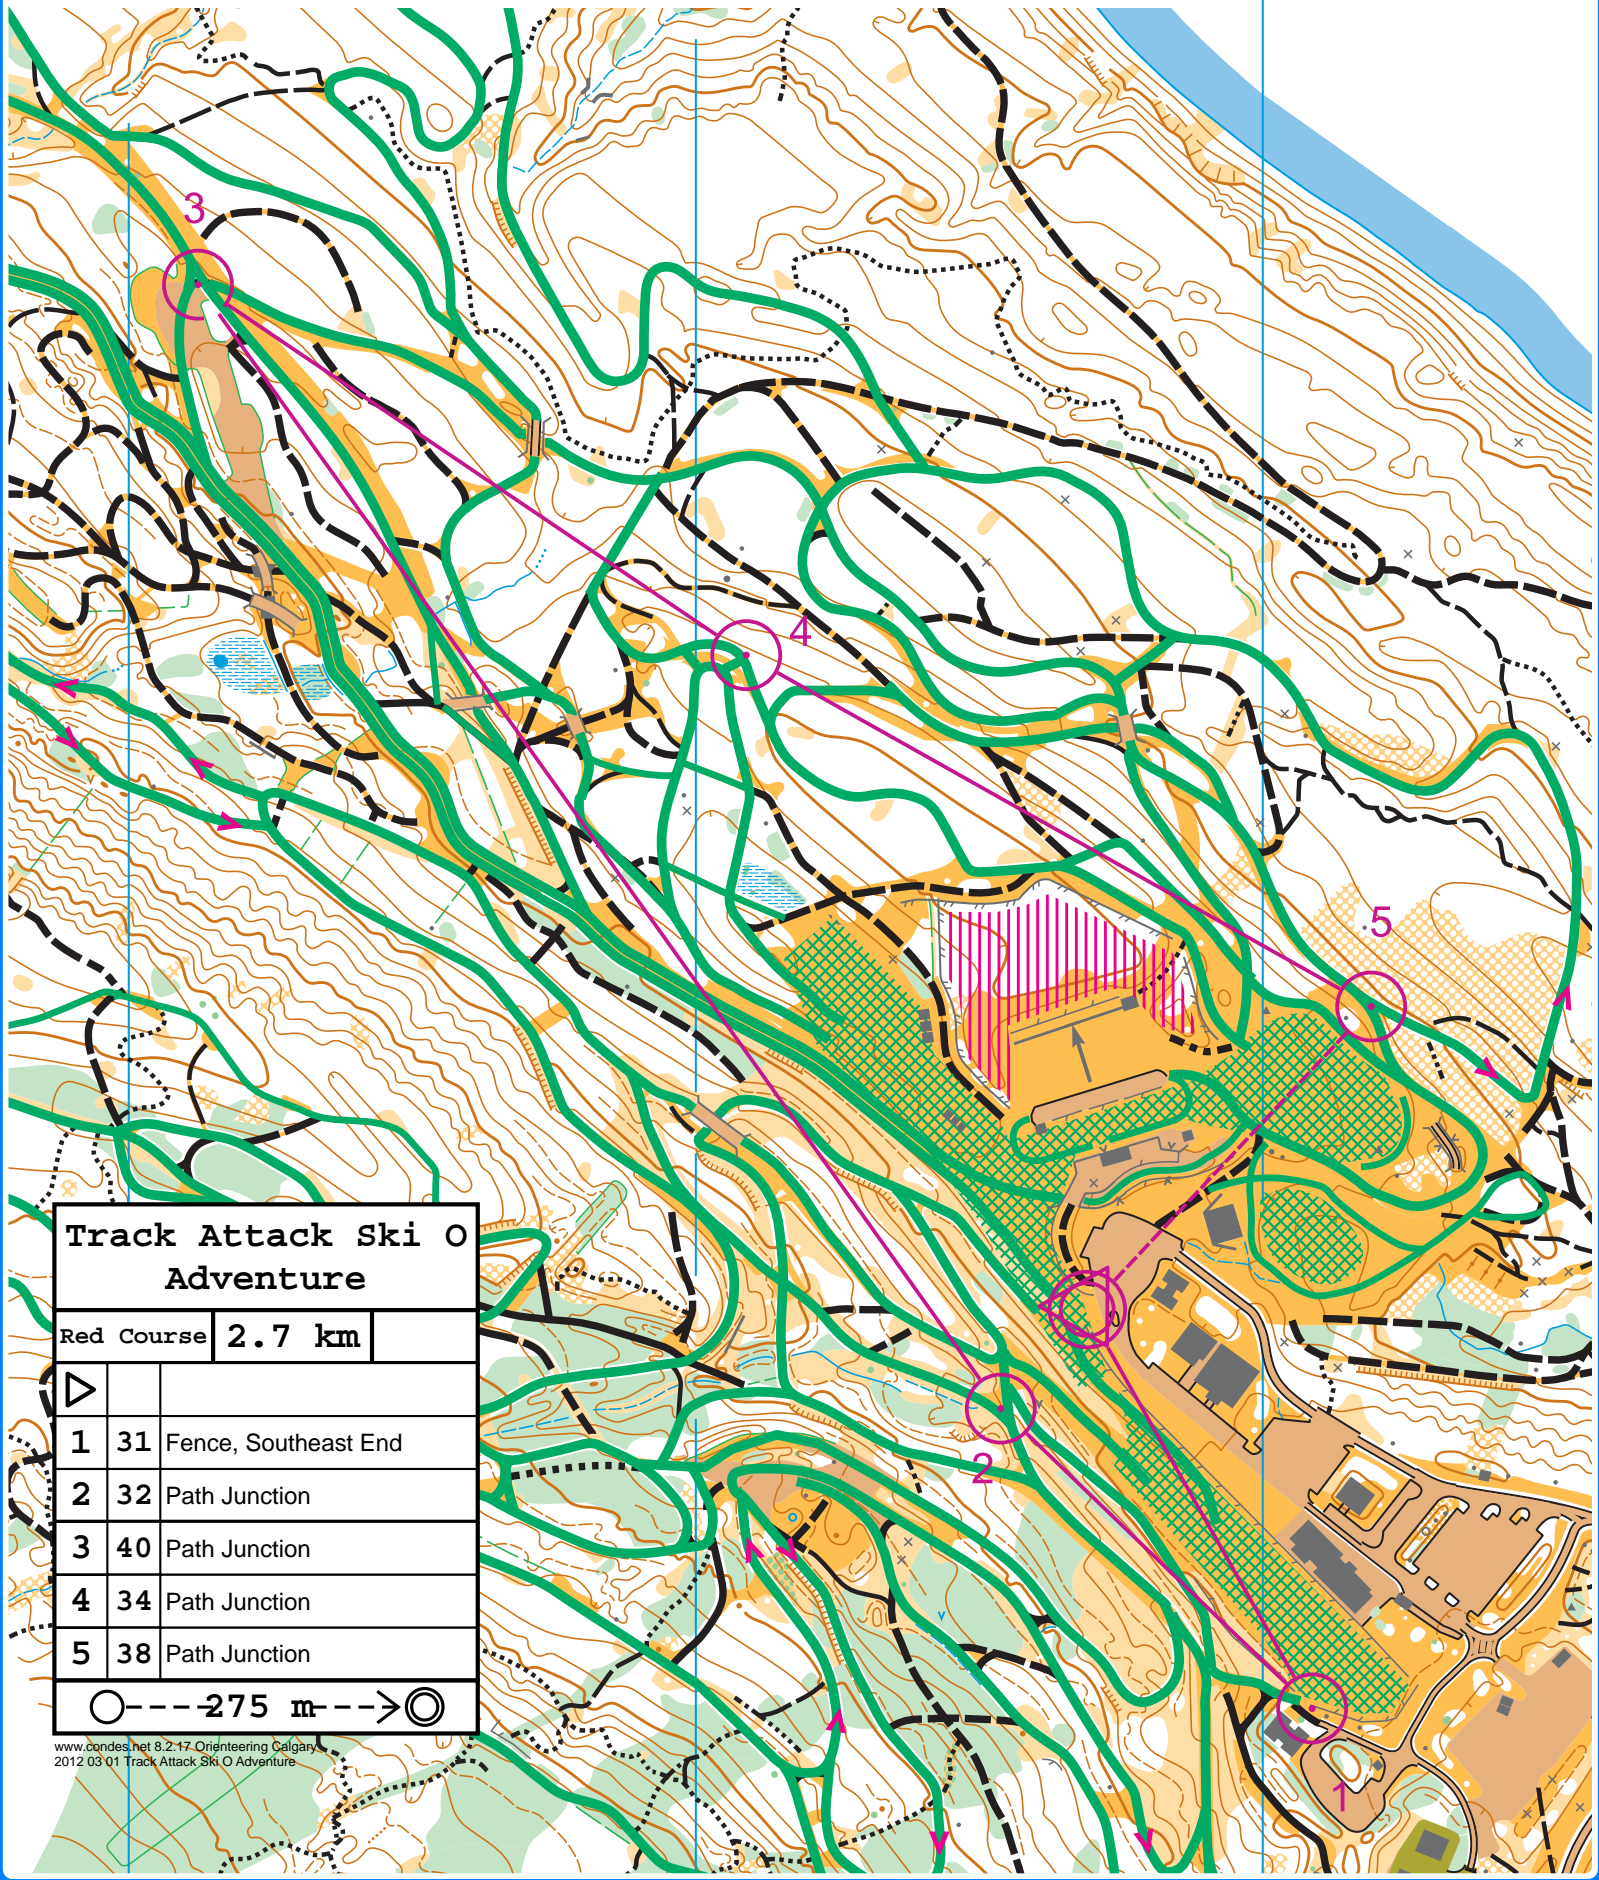

1	2	3	4	5	6	7	8
---	---	---	---	---	---	---	---

Track Attack Ski O Adventure

Symbol	S	Description
	S	
	31	Fence, Southeast End
	32	Path Junction
	33	Path Junction
	34	Path Junction
	35	Bridge, Beneath
	36	Path, Bend
	37	Path, Bend
	38	Path Junction
	39	Boulder
	40	Path Junction

1	2	3	4	5	6	7	8
---	---	---	---	---	---	---	---

Track Attack Ski O Adventure

Blue Course 1.3 km

▷		
1	35	Bridge, Beneath
2	33	Path Junction
3	34	Path Junction
4	36	Path, Bend
5	37	Path, Bend
6	39	Boulder

1	2	3	4	5	6	7	8
---	---	---	---	---	---	---	---

Track Attack Ski O Adventure

Red Course 2.7 km

▷		
1	31	Fence, Southeast End
2	32	Path Junction
3	40	Path Junction
4	34	Path Junction
5	38	Path Junction
○	---	275 m
		→ ⊙