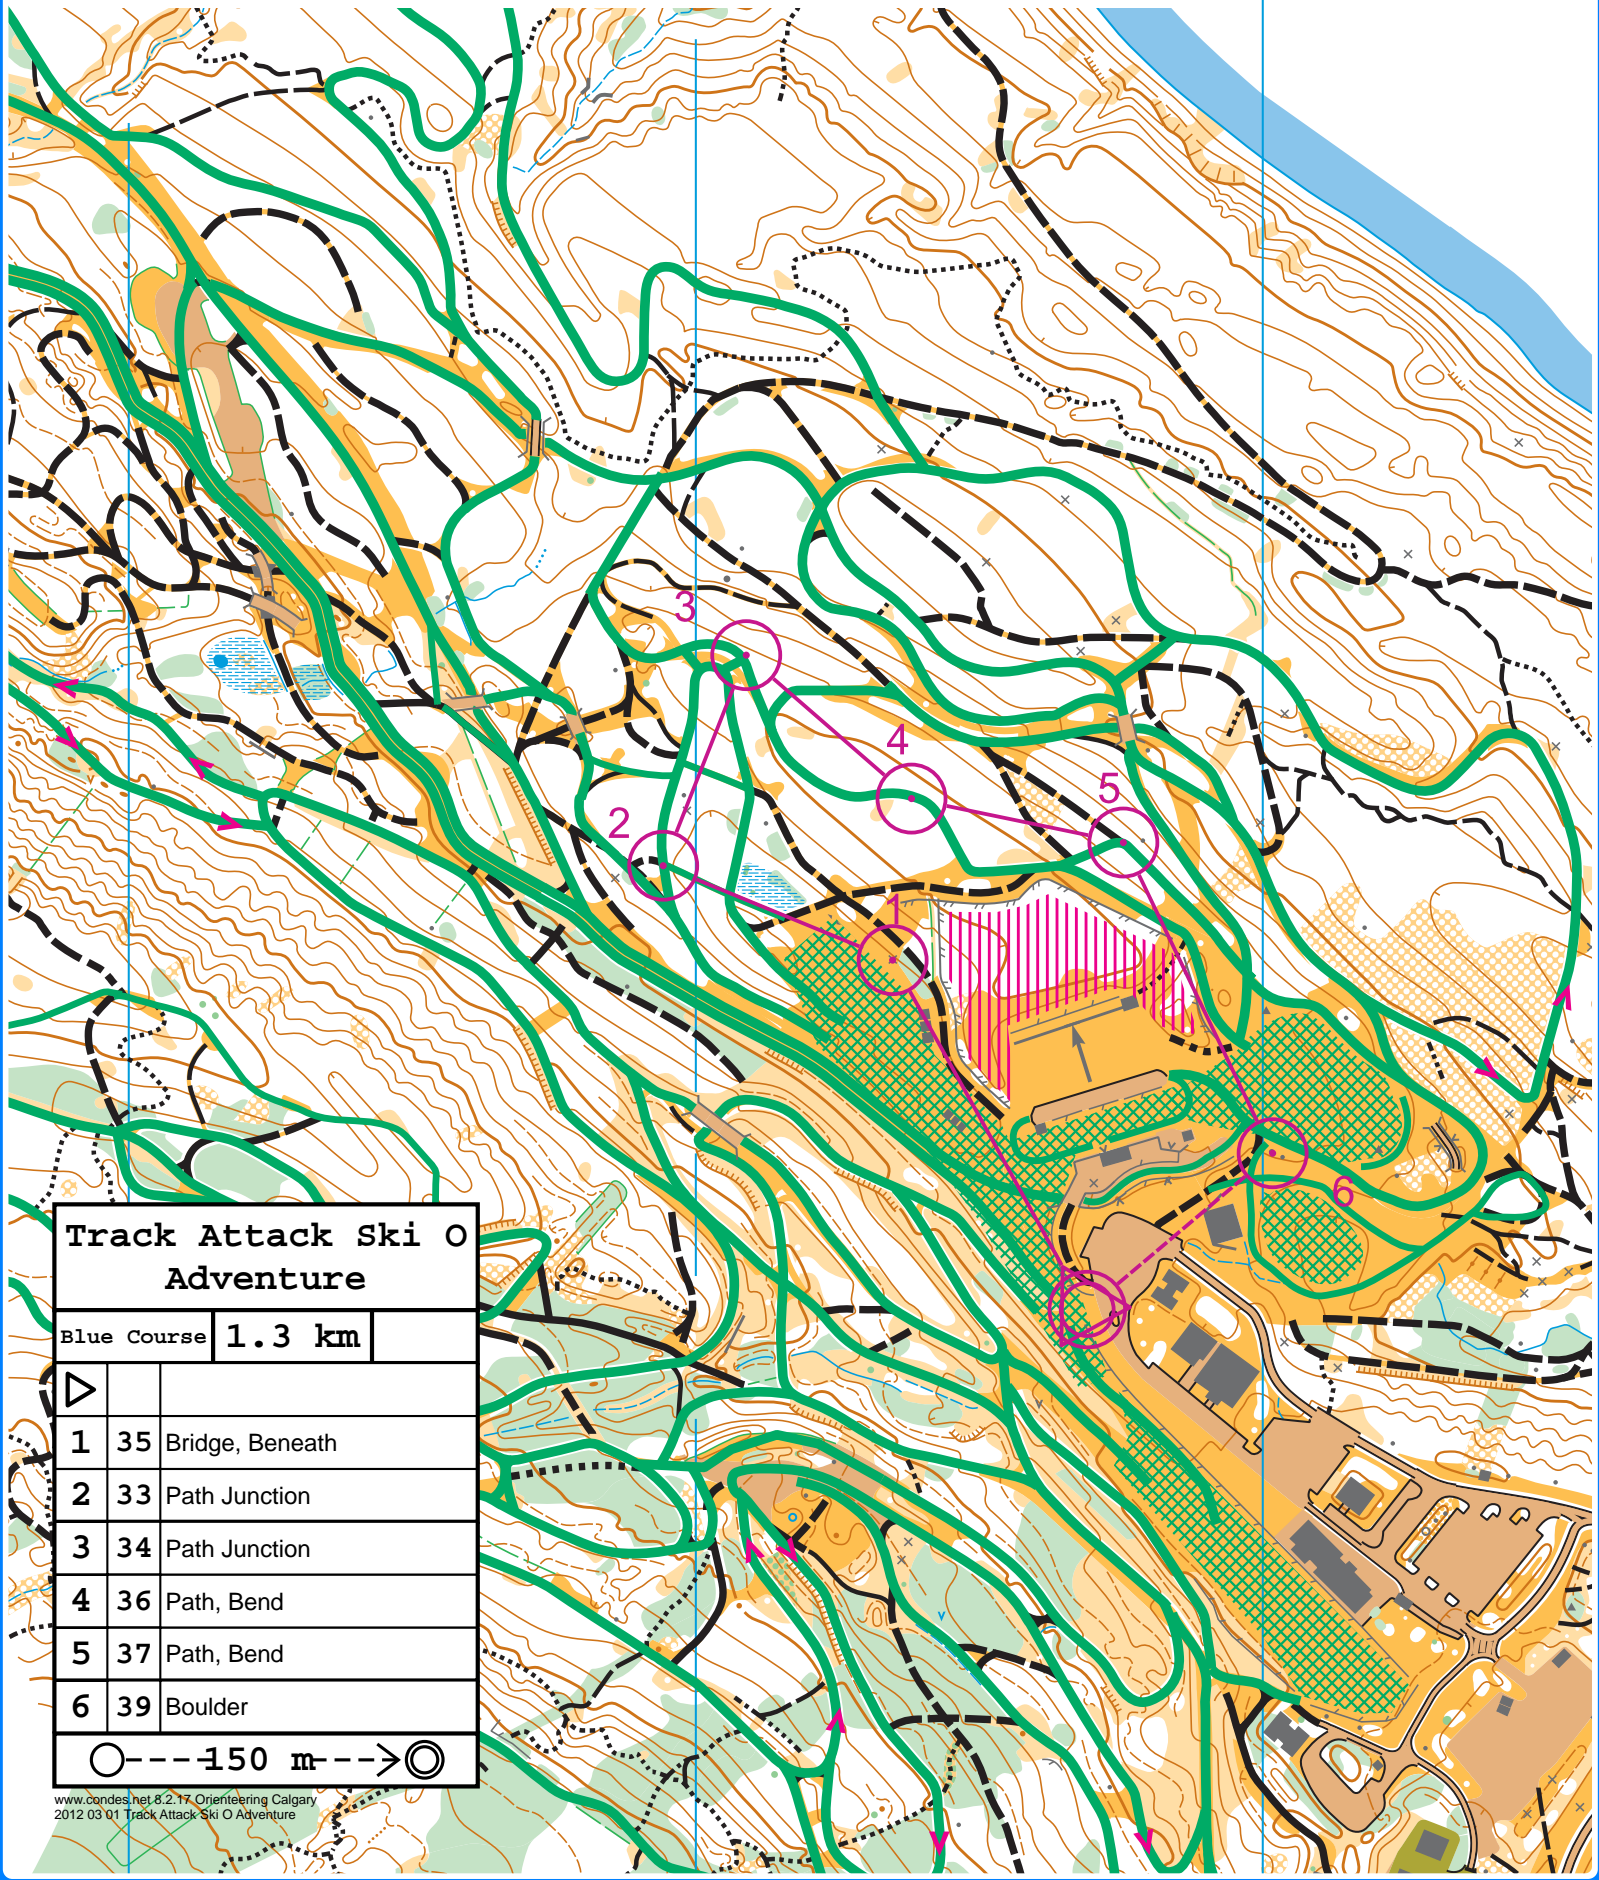

1	2	3	4	5	6	7	8
---	---	---	---	---	---	---	---

Track Attack Ski O Adventure

Symbol	S	Description
	S	
	31	Fence, Southeast End
	32	Path Junction
	33	Path Junction
	34	Path Junction
	35	Bridge, Beneath
	36	Path, Bend
	37	Path, Bend
	38	Path Junction
	39	Boulder
	40	Path Junction

1	2	3	4	5	6	7	8
---	---	---	---	---	---	---	---

Track Attack Ski O Adventure

Blue Course 1.3 km

▷		
1	35	Bridge, Beneath
2	33	Path Junction
3	34	Path Junction
4	36	Path, Bend
5	37	Path, Bend
6	39	Boulder

1	2	3	4	5	6	7	8
---	---	---	---	---	---	---	---

Track Attack Ski O Adventure

Red Course 2.7 km

▷		
1	31	Fence, Southeast End
2	32	Path Junction
3	40	Path Junction
4	34	Path Junction
5	38	Path Junction
○	---	275 m
		→ ⊙