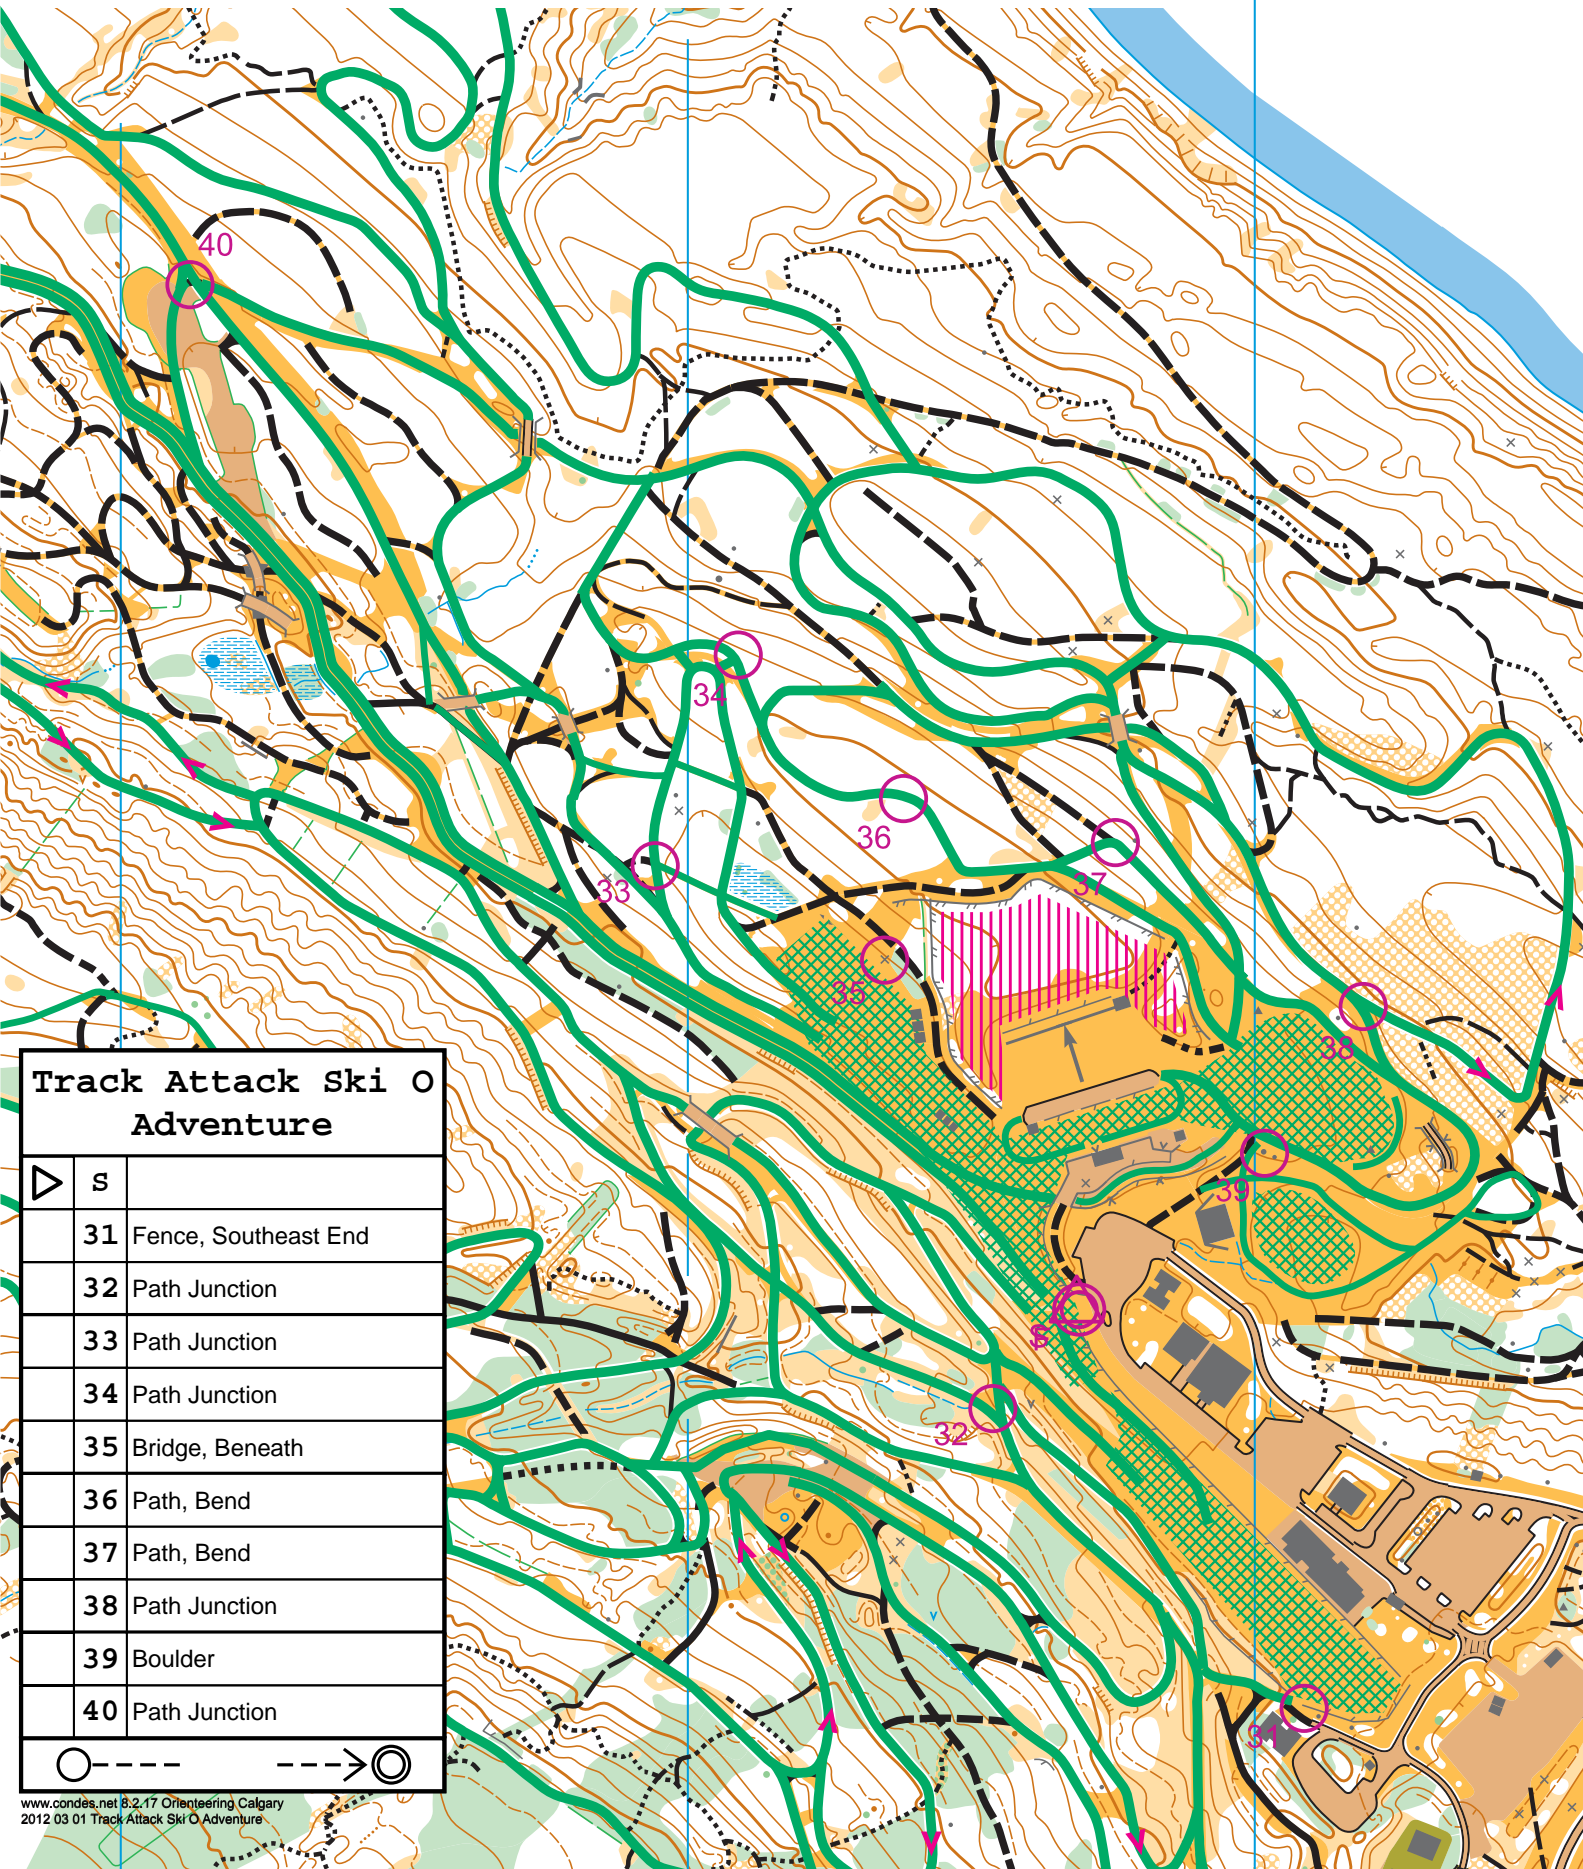

1	2	3	4	5	6	7	8
---	---	---	---	---	---	---	---

Track Attack Ski O Adventure

Symbol	S	Description
	S	
	31	Fence, Southeast End
	32	Path Junction
	33	Path Junction
	34	Path Junction
	35	Bridge, Beneath
	36	Path, Bend
	37	Path, Bend
	38	Path Junction
	39	Boulder
	40	Path Junction

1	2	3	4	5	6	7	8
---	---	---	---	---	---	---	---

Track Attack Ski O Adventure

Blue Course 1.3 km

▷		
1	35	Bridge, Beneath
2	33	Path Junction
3	34	Path Junction
4	36	Path, Bend
5	37	Path, Bend
6	39	Boulder

1	2	3	4	5	6	7	8
---	---	---	---	---	---	---	---

Track Attack Ski O Adventure

Red Course 2.7 km

▷		
1	31	Fence, Southeast End
2	32	Path Junction
3	40	Path Junction
4	34	Path Junction
5	38	Path Junction
○	---	275 m
		→ ⊙